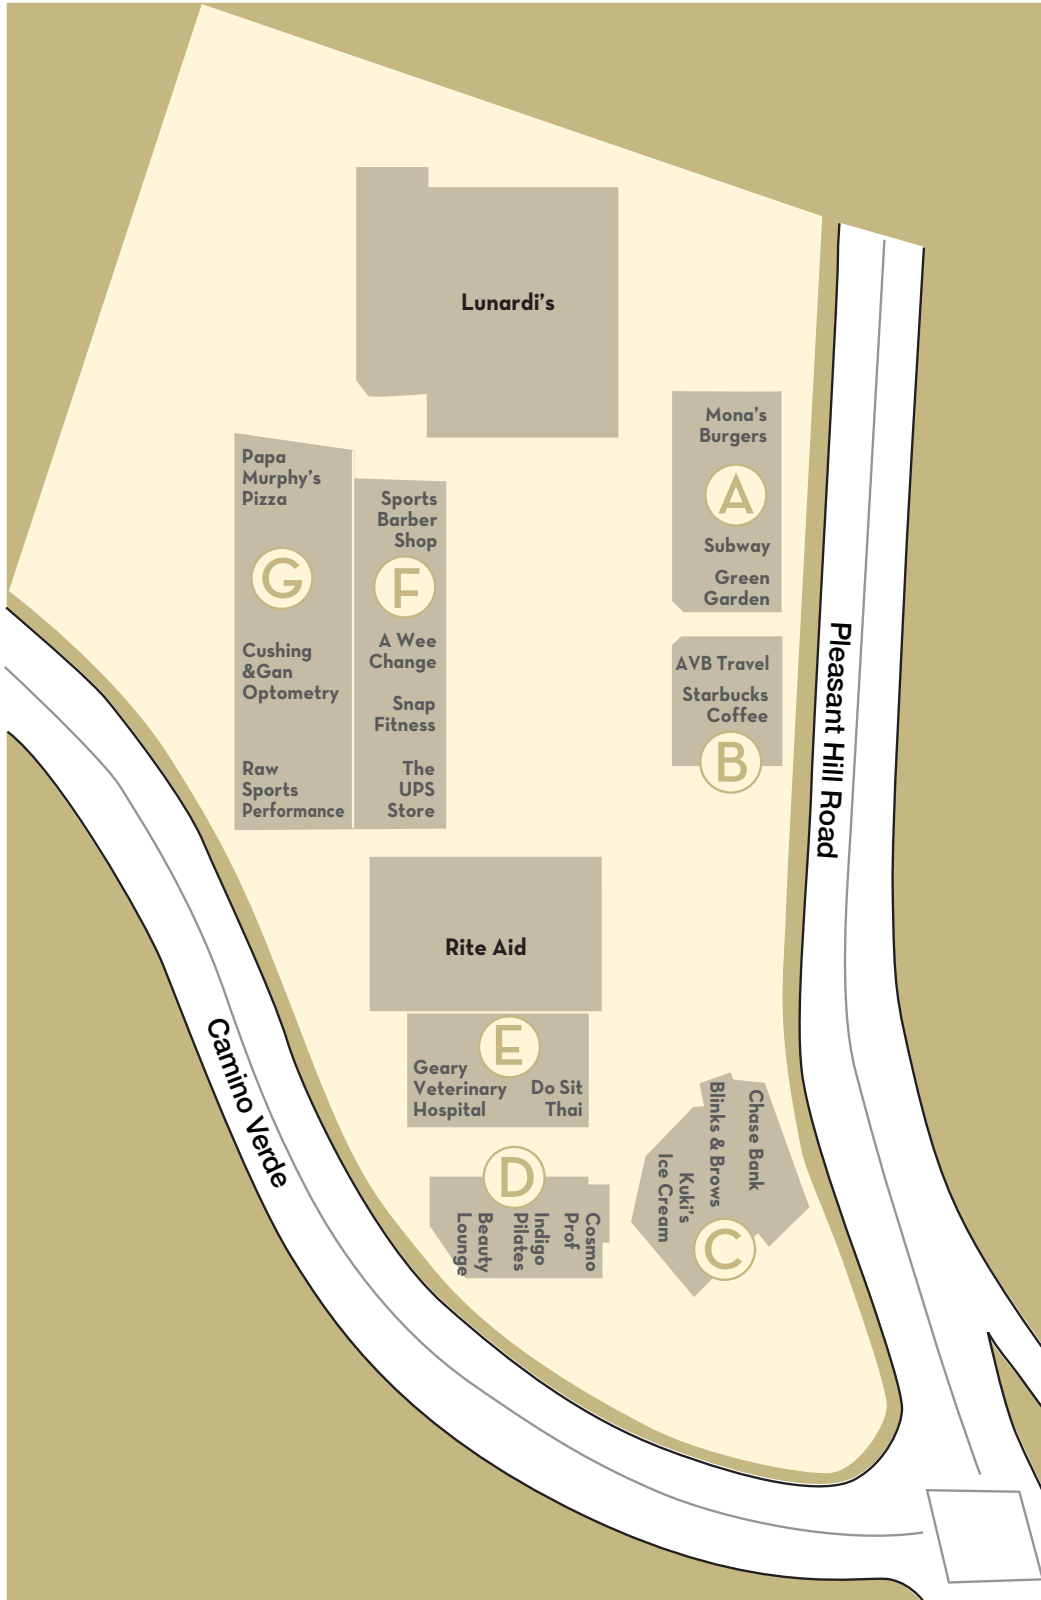

Palos Verdes Mall

Walnut Creek, CA

Bldg. A
 Mona's Burgers
 Subway
 Maria's Salon
 Queen Nails
 Indigo Pilates
 Green Gardens

Bldg. B
 AVB Travel & Tour
 Cigarettes For Less
 Starbucks Coffee

Bldg. C
 Chase Bank
 Blings & Brows
 Kuki's Ice Cream

Bldg. D
 Cosmo Prof
 Indigo Pilates
 Beauty Lounge

Bldg. E
 Geary Veterinary Hospital
 Do Sit Thai

Bldg. F
 The UPS Store
 Diablo Fine Art
 Snap Fitness
 Americlean
 Long Life Shoe Repair
 A Wee Change
 Sports Barber Shop
 The Finishing Touch

Bldg. G
 Epic Martial Arts
 Raw Sports Performance
 Cushing & Gan Optometry
 Norge Cleaners
 Papa Murphy's Pizza